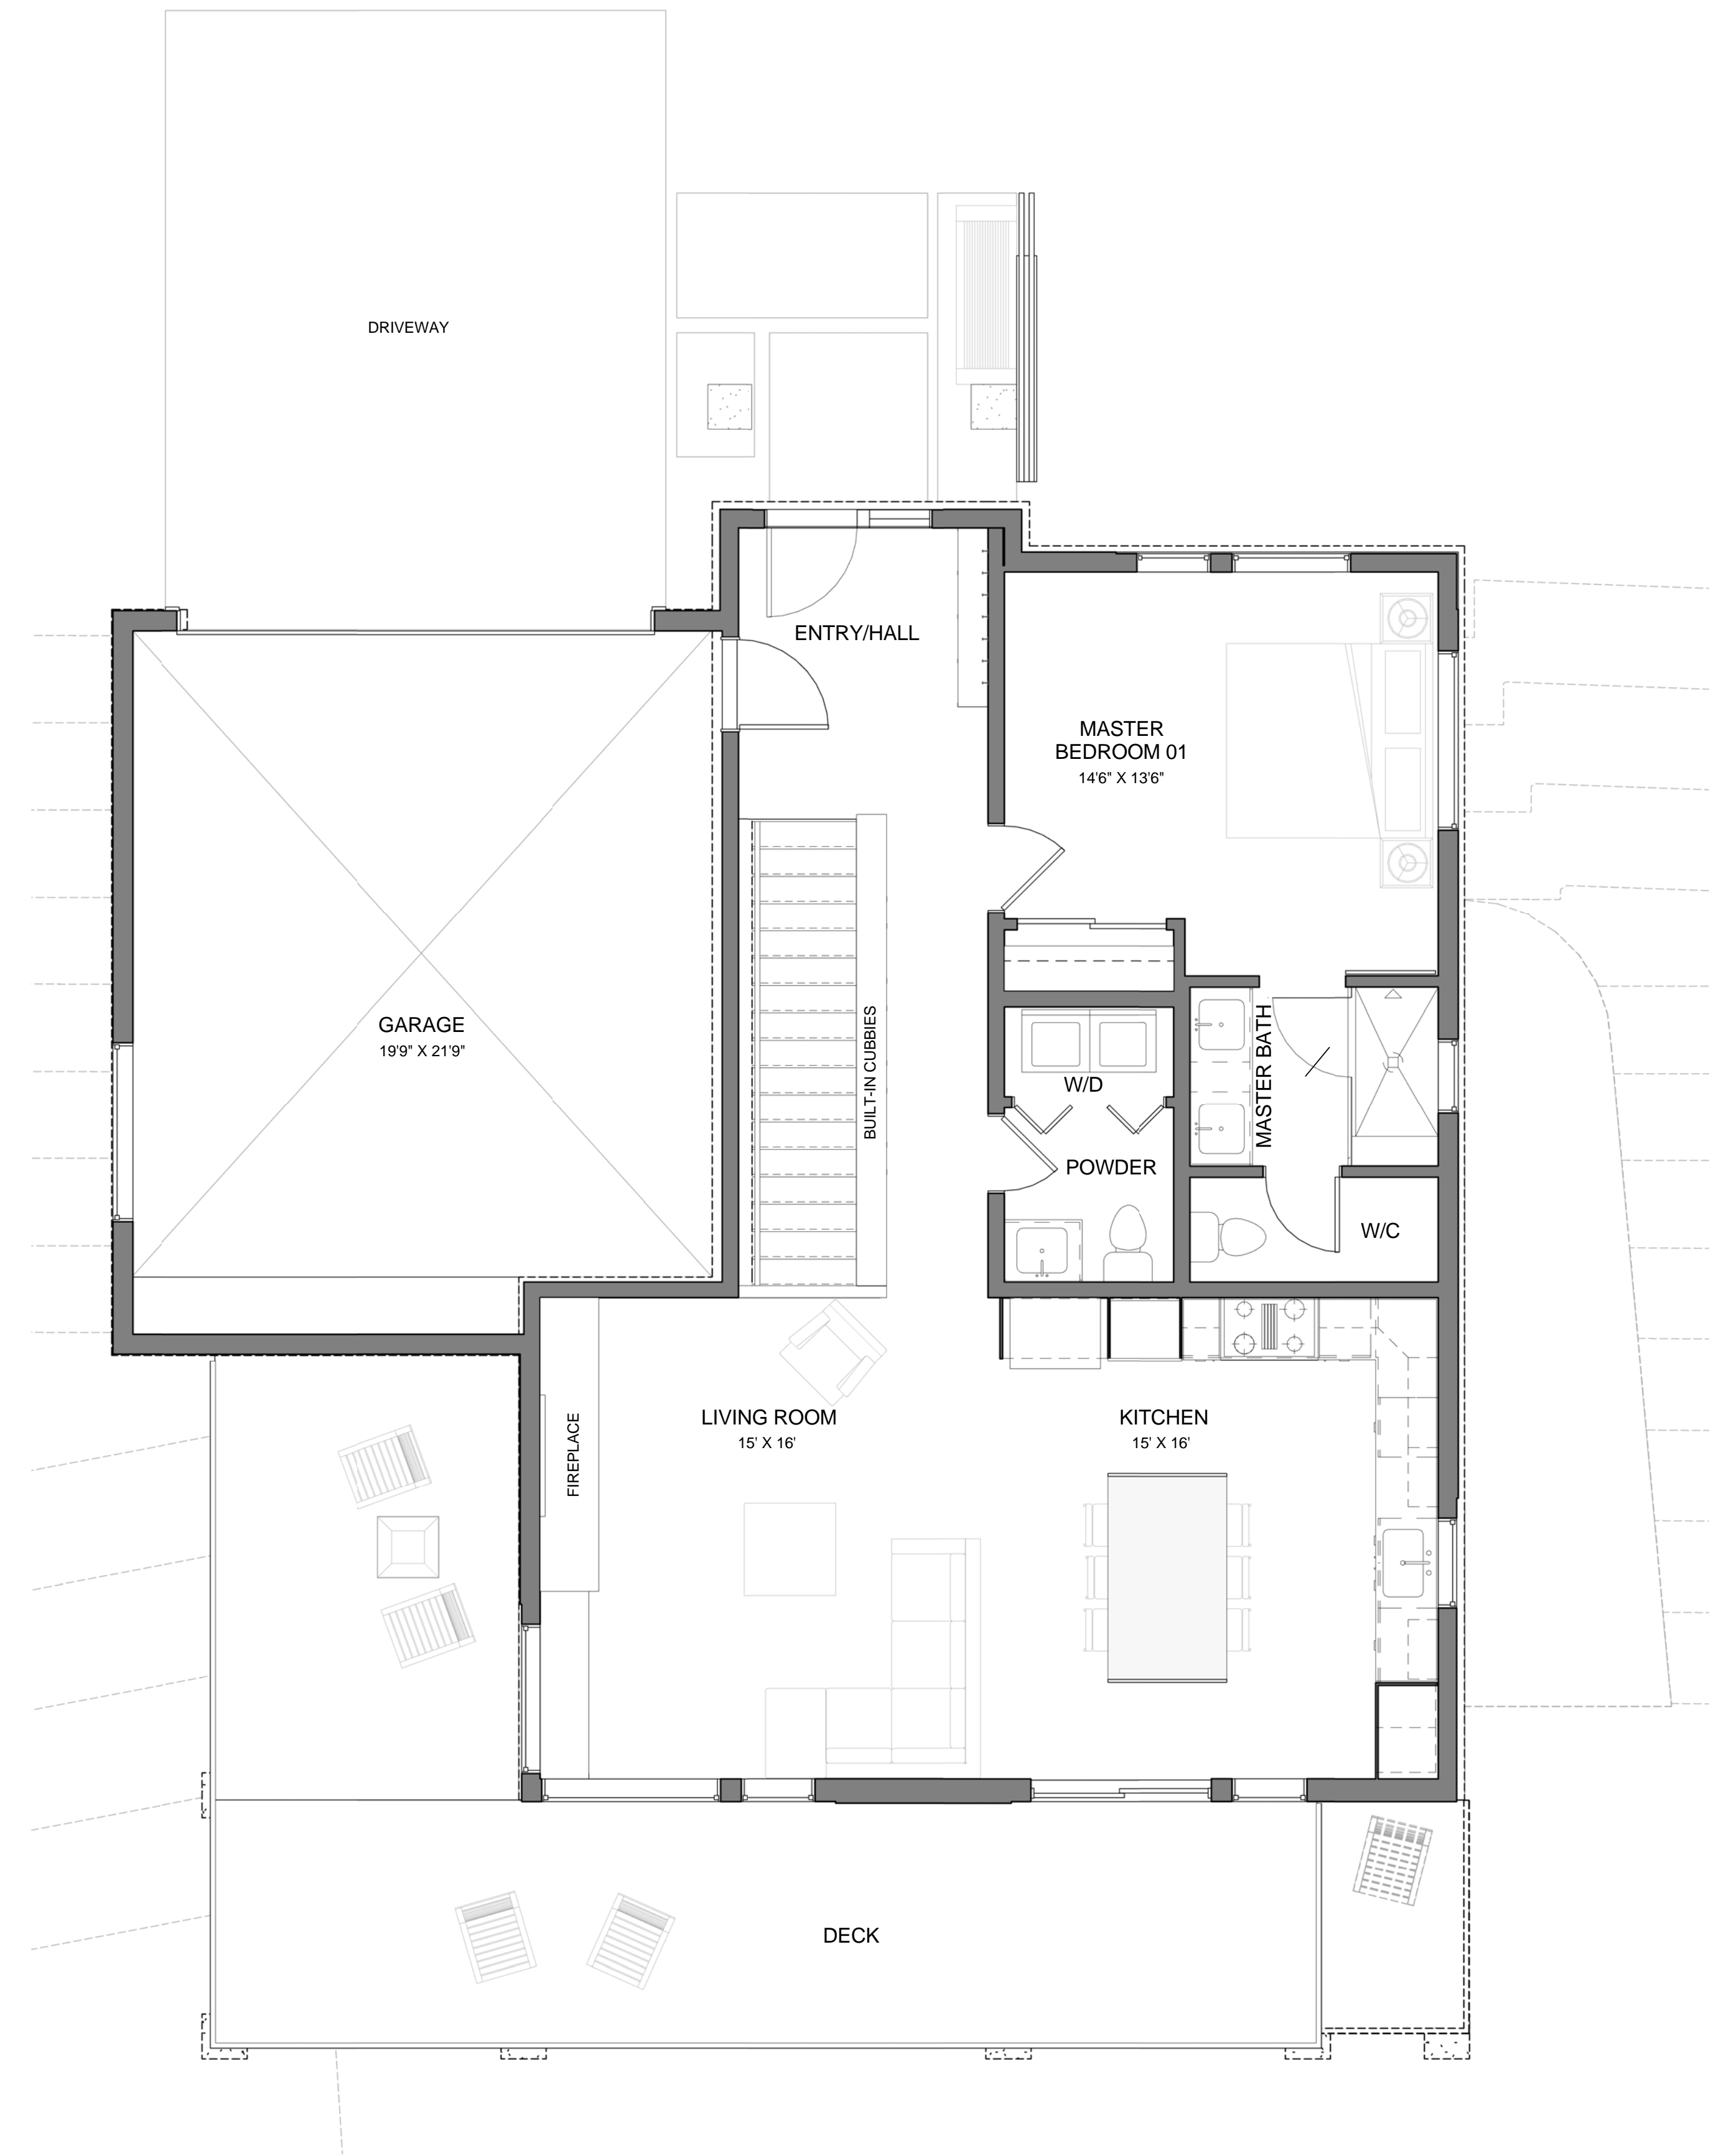

RAMSHORN CABIN I

LOWER LEVEL 1189 SF

MAIN LEVEL 1152 SF + GARAGE 504 SF