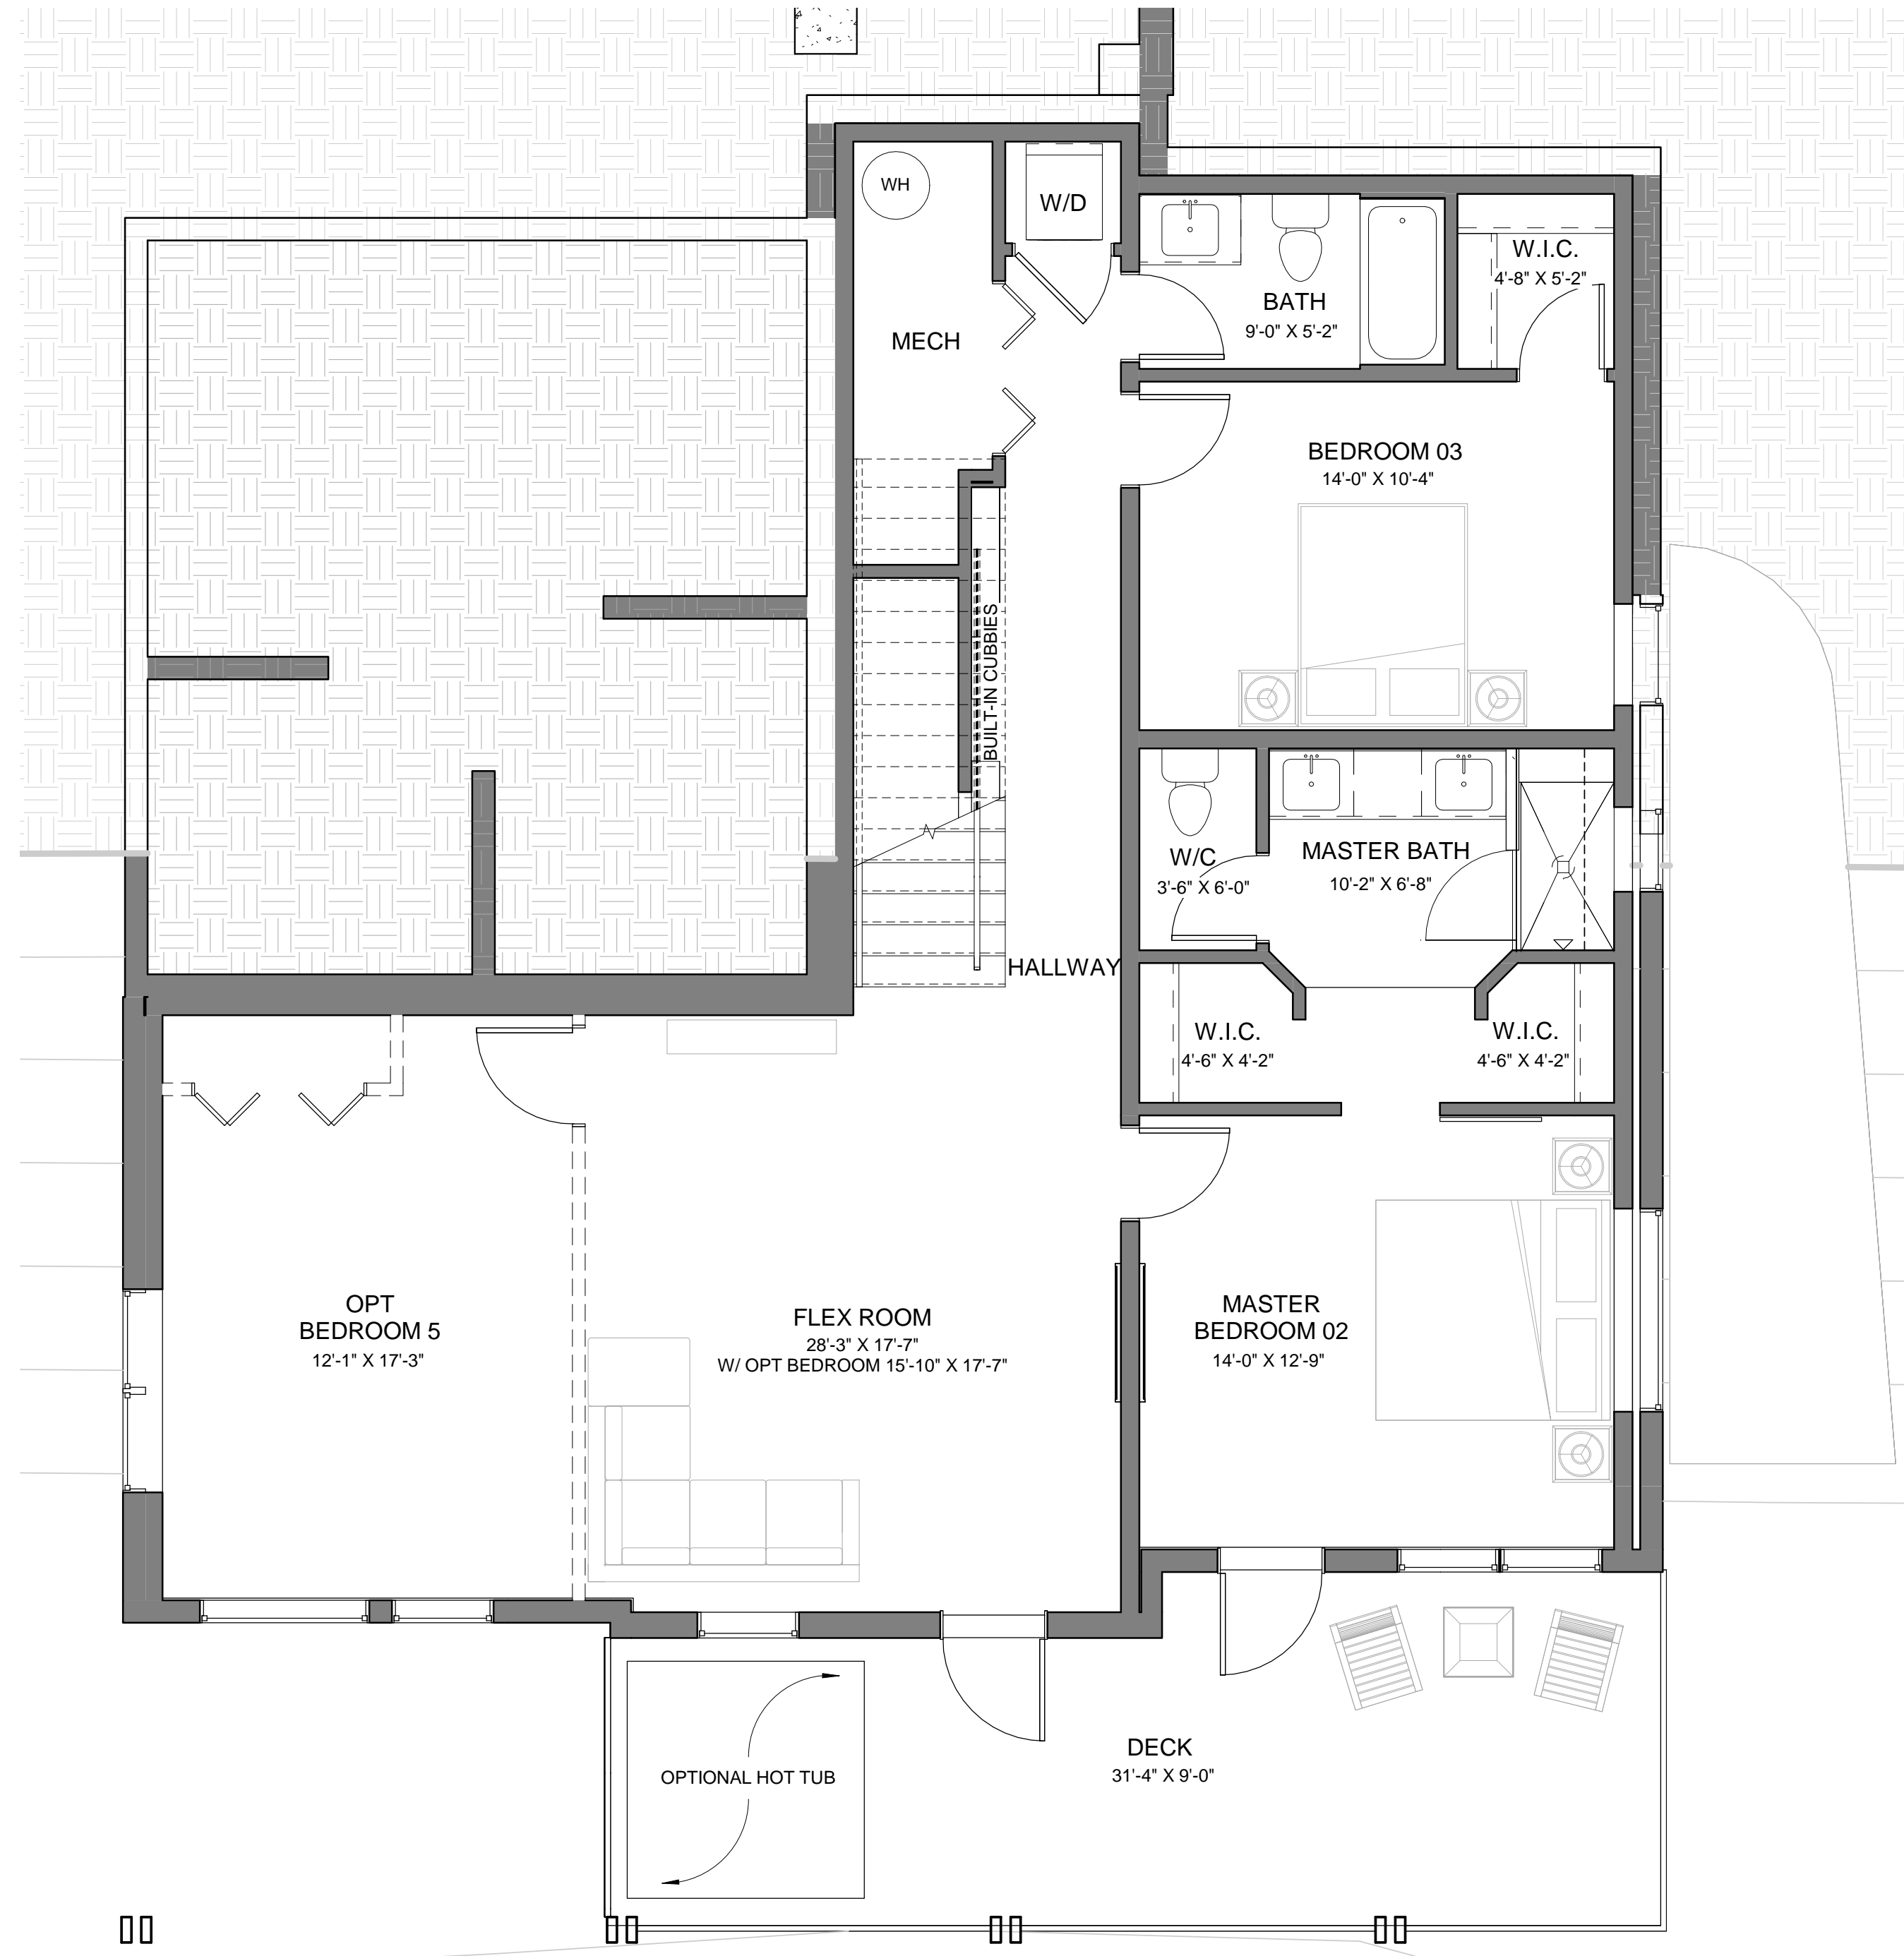

RAMSHORN CABIN IIB

3 LAUNDRY OPTION
1/4" = 1'-0"