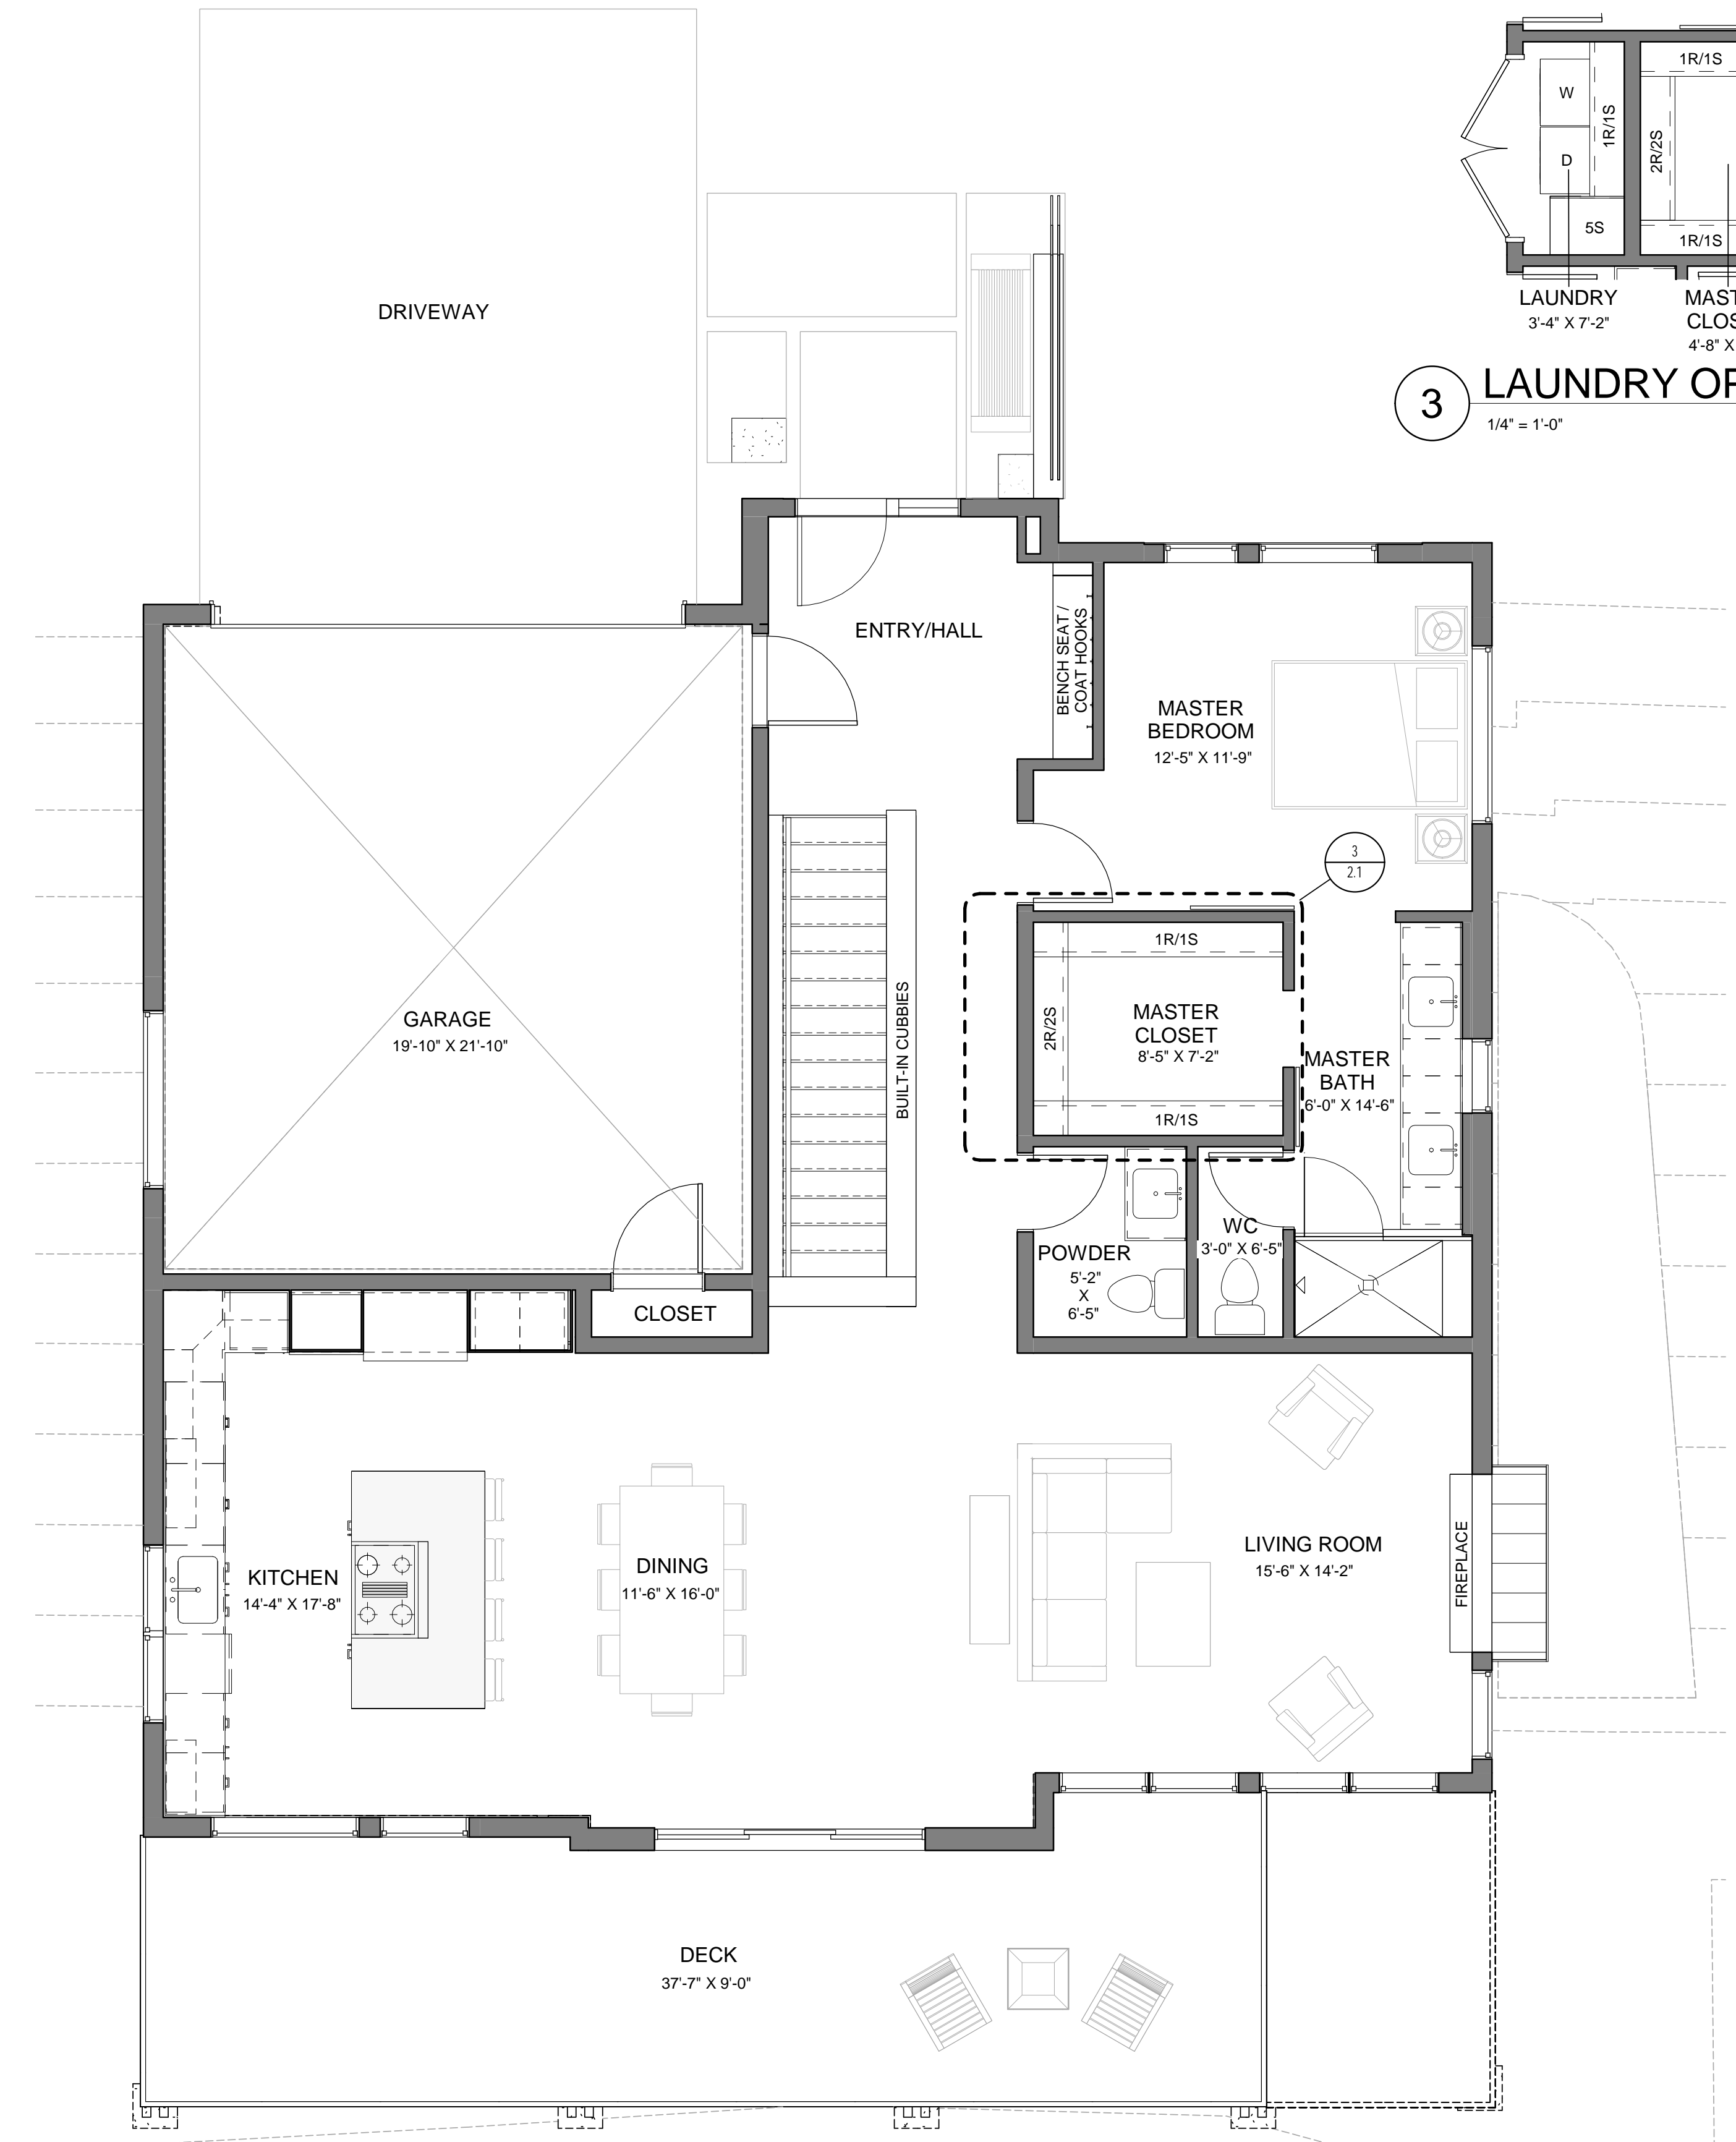

RAMSHORN CABIN IIB

3 LAUNDRY OPTION
1/4" = 1'-0"