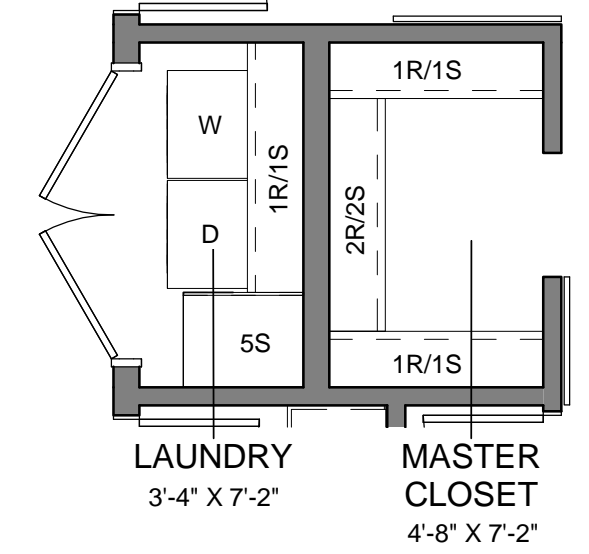

RAMSHORN CABIN IIB

3 LAUNDRY OPTION
1/4" = 1'-0"