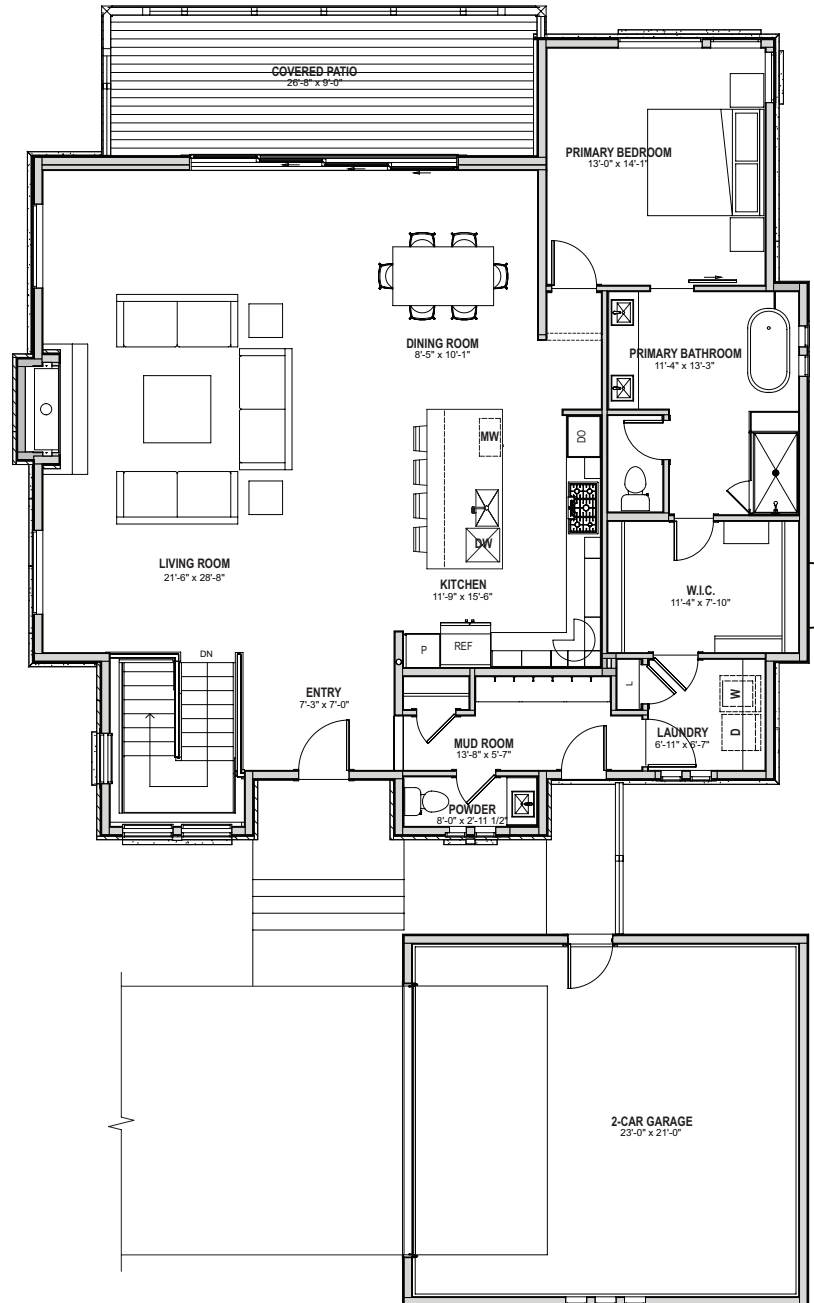

## Downhill Style Plan

- 3,361 Square Feet
- Dual Owners Suites, One on Main Level
- 4 Bedrooms; Dual Living Areas
- 3.5 Baths
- Detached 2-Car Garage

Main Level  
1,714 Square Feet

Lower Level  
1,647 Square Feet