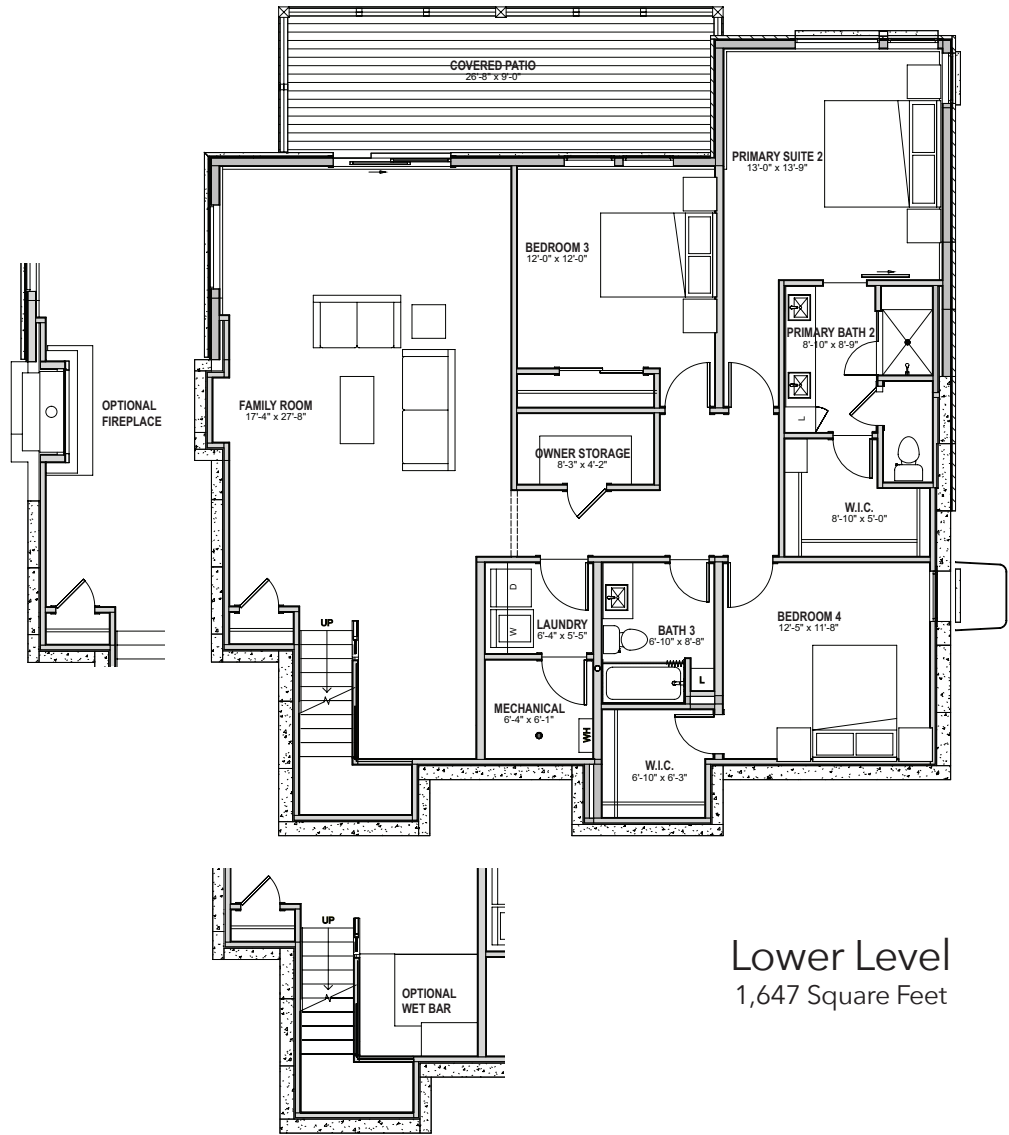

## Downhill Style Plan

- 3,361 Square Feet
- Dual Owners Suites, One on Main Level
- 4 Bedrooms; Dual Living Areas
- 3.5 Baths
- Detached 2-Car Garage

Main Level  
1,714 Square Feet

Lower Level  
1,647 Square Feet